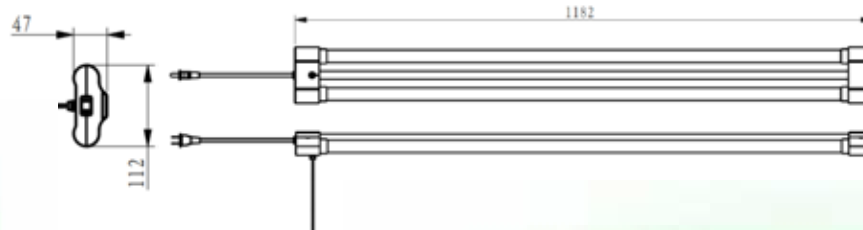

specifications

Lens	CRI	Finish	Consumption	Lumen Output	Efficacy	Material	L70 hours	Ambient Temp (F)	Power Factor	UL listing	THD	Dimensions
frosted polycarbonate	>70	white	36 W	4,200	117 lm / W	metal	50,000	-4° - 131°	> 0.9	damp location	<0.2	46.54" (L) 1.85" (H) 4.41" (W)

Part Number	Color Temp	Voltage
GI-4RSL-C100-G4	5000K	120 - 277 V
GI-4RSL-D100-G4	4000K	120 - 277 V

Dimensional Diagram (mm)

other

Warranty	Case QTY
6 years	1 pc

- Features**
- ▶ Linkable up to 8 fixtures... Built in outlet for daisy chaining
 - ▶ Easy on / off with pull chain switch
 - ▶ 6 year warranty
 - ▶ Includes a 5' power cord, v-hooks & mouting chain