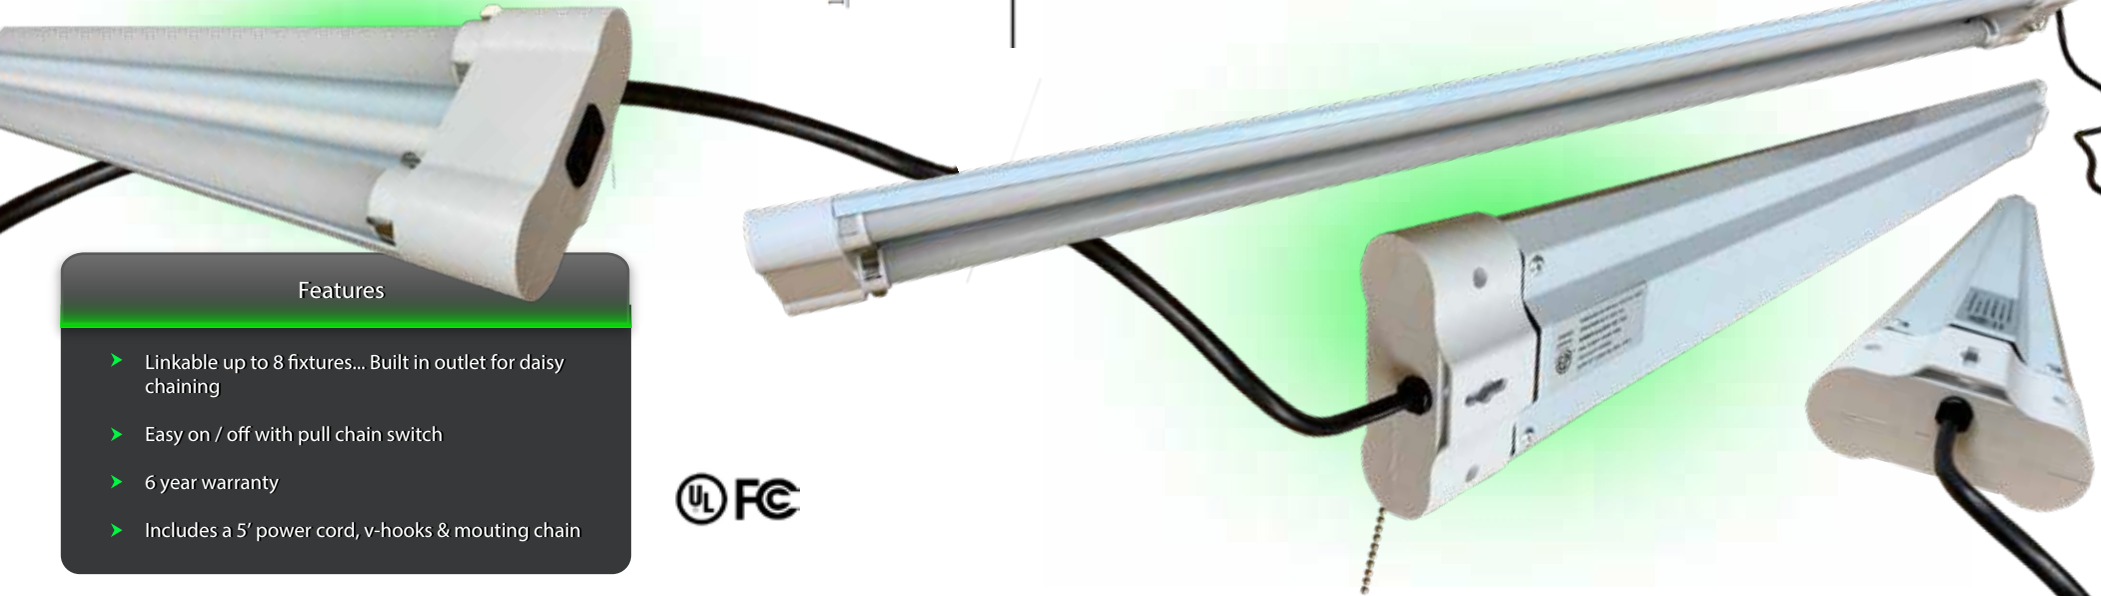

specifications

Lens	CRI	Finish	Consumption	Lumen Output	Efficacy	Material	L70 hours	Ambient Temp (F)	Power Factor	UL listing	THD	Dimensions
frosted polycarbonate	>70	white	36 W	4,200	117 lm / W	metal	50,000	-4° - 131°	> 0.9	damp location	<0.2	46.54" (L) 1.85" (H) 4.41" (W)

Part Number	Color Temp	Voltage
GI-4RSL-C100-G4	5000K	120 - 277 V
GI-4RSL-D100-G4	4000K	120 - 277 V

Dimensional Diagram (mm)

other

Warranty	Case QTY
6 years	1 pc

- Features**
- ▶ Linkable up to 8 fixtures... Built in outlet for daisy chaining
 - ▶ Easy on / off with pull chain switch
 - ▶ 6 year warranty
 - ▶ Includes a 5' power cord, v-hooks & mouting chain